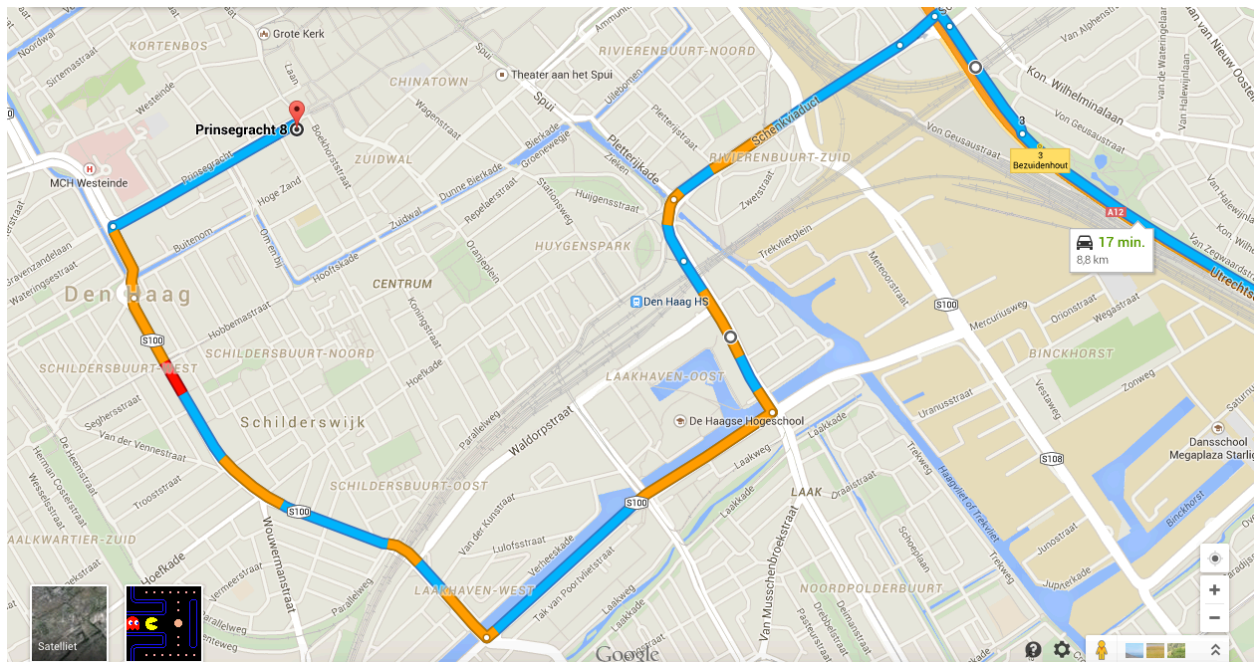

Routeplanner Humanity House by car:

1. Head on **A12** toward **Exits4-Voorburg**
2. Keep left at the fork, follow signs for **DenHaag/Nieuw/Laakhaven**
3. ← Turn left onto **Maanweg/Wilhelminaviaduct**. Continue to follow **Maanweg**

4. → Slight right onto **Binckhorstlaan**
5. ← Turn left onto **Mercuriusweg**
6. → Turn right onto **Slachthuislaan**
7. Continue straight on over **Calandstraat** and **Vaillantlaan**, go through 1 roundabout.
8. → Turn right onto **Prinsegracht**
9. Follow Prinsegracht until **Humanity House** is on your righthand side

When using navigation go via **Vaillantlaan**

Humanity House does not have parking spaces. You can park your car at the Prinsegracht or find a space in one of the parking garages:

Parking garage **City Parking (Q-Parc)**: Laan 5-7 2512 GM Den Haag (2-min walk)

Parking garage **Lutherse Burgwal**: Lutherse Burgwal 25 2512 CB The Hague (3-min walk)

Parking on Prinsegracht is paid parking on Monday to Saturday from 9 a.m. to midnight, and on Sunday from 1 p.m. to midnight